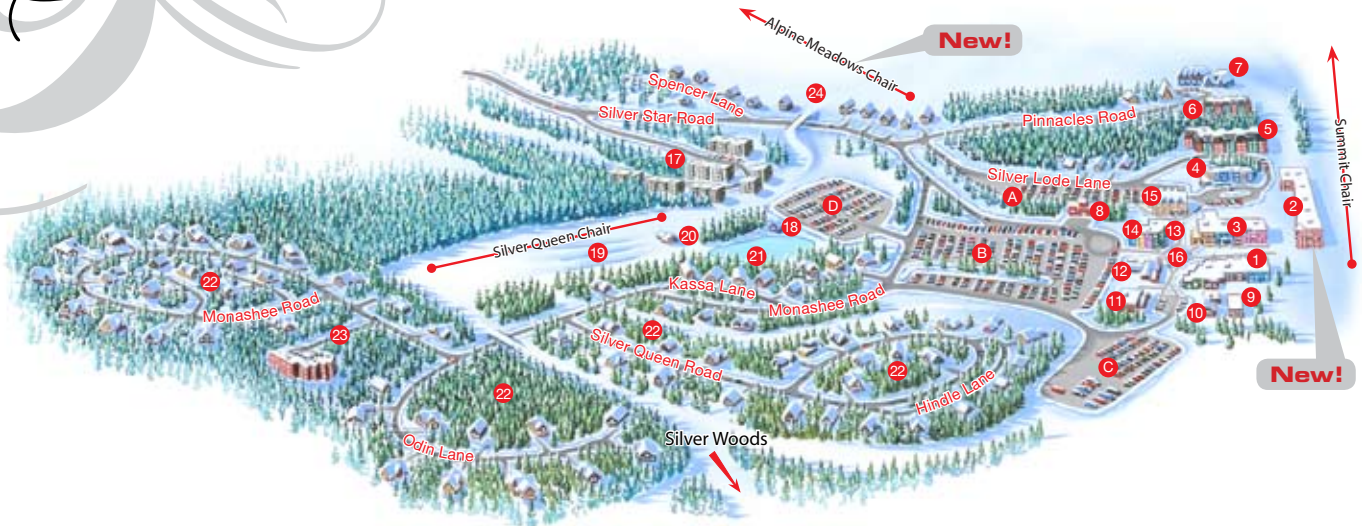

SILVER STAR VILLAGE

- 1:** Administration & Skier Services
 - Ski Dazzle Retail Shop
 - Ski & Snowboard Rentals
 - Pooh's & Bean's Sweet Shoppe
 - Snowsport School
 - Town Hall Eatery
 - Ski & Snowboard Service Shop
 - Season Pass Holders Lunchroom
 - Locker Barn
 - Administration
 - New Restaurant Coming Soon
- 2:** **New** Snowbird Lodge
- 3:** Vance Creek Hotel
 - Clementine's Dining Room & Lounge
 - Vance Creek Saloon
 - Valhalla Pure Outfitters
 - Italian Garden
 - Coldstream Dry Goods
 - Bugaboos Bakery Café
- 4:** Chilcoot Conference Centre
- 5:** Silver Creek Hotel
- 6:** SameSun Backpacker Hostel
- 7:** Pinnacles Suite Hotel
- 8:** Silver Star Volunteer Fire Department
- 9:** Star Kids Centre
- 10:** Ski Patrol Headquarters
- 11:** National Altitude Training Centre (NATC)
 - Beyond Wraapture Day Spa
 - Auditorium & Climbing Wall
 - Weight Room & Fitness Centre
 - Wax Room
 - Team Room
- 12:** **New** The Bulldog Hotel
 - Grand Café & Bar
 - Wine Cellar Lounge
- 13:** Lord Aberdeen Apartment Hotel
 - Lord Aberdeen Groceries
 - Bean To Cup Coffee Shop
 - Long John's Pub
- 14:** Silver Star Accommodation
- 15:** Silver Lode Inn
 - Charlie's Bar
 - Silver Lode Inn Restaurant
- 16:** Ticket Office
- 17:** Creekside Condominiums
- 18:** Silver Star Adventures
- 19:** Tube Town Adventure Park
- 20:** Tube Town Cantina
- 21:** Brewers Pond
- 22:** Knoll Residential Area
- 23:** Grandview Condominiums
- A, B, C & D:** Parking Lots