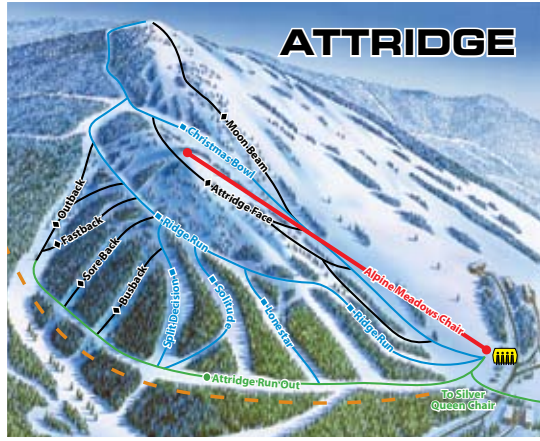

ATTRIDGE

VANCE CREEK

LEGEND

- TRAIL MARKINGS**
- Easiest
 - More Difficult
 - ◆ Most Difficult
 - ◆ Extreme Skiing USE EXTRA CAUTION
- CHAIR LIFTS**
- 🚡 Six-Pack Express
 - 🚡 Quad Chairlift
 - 🚡 Double Chairlift
 - 🚡 T-Bar
 - 🚡 Midway Unloading Station
- SYMBOLS**
- 🏠 Race Centre
 - 🌙 Night Skiing
 - 🏠 Snowsport School
 - 🚚 Patrol
 - 🍴 Restaurants
 - 🚻 Restrooms
 - 🚽 Outhouses
 - Area Boundary
 - Access Route
- TELUS park**
- A: Terrain Park & Rail Garden
 - B: Halfpipe
 - C: Aerial Training Site
 - D: Dual Mogul Course
 - E: Race Centre