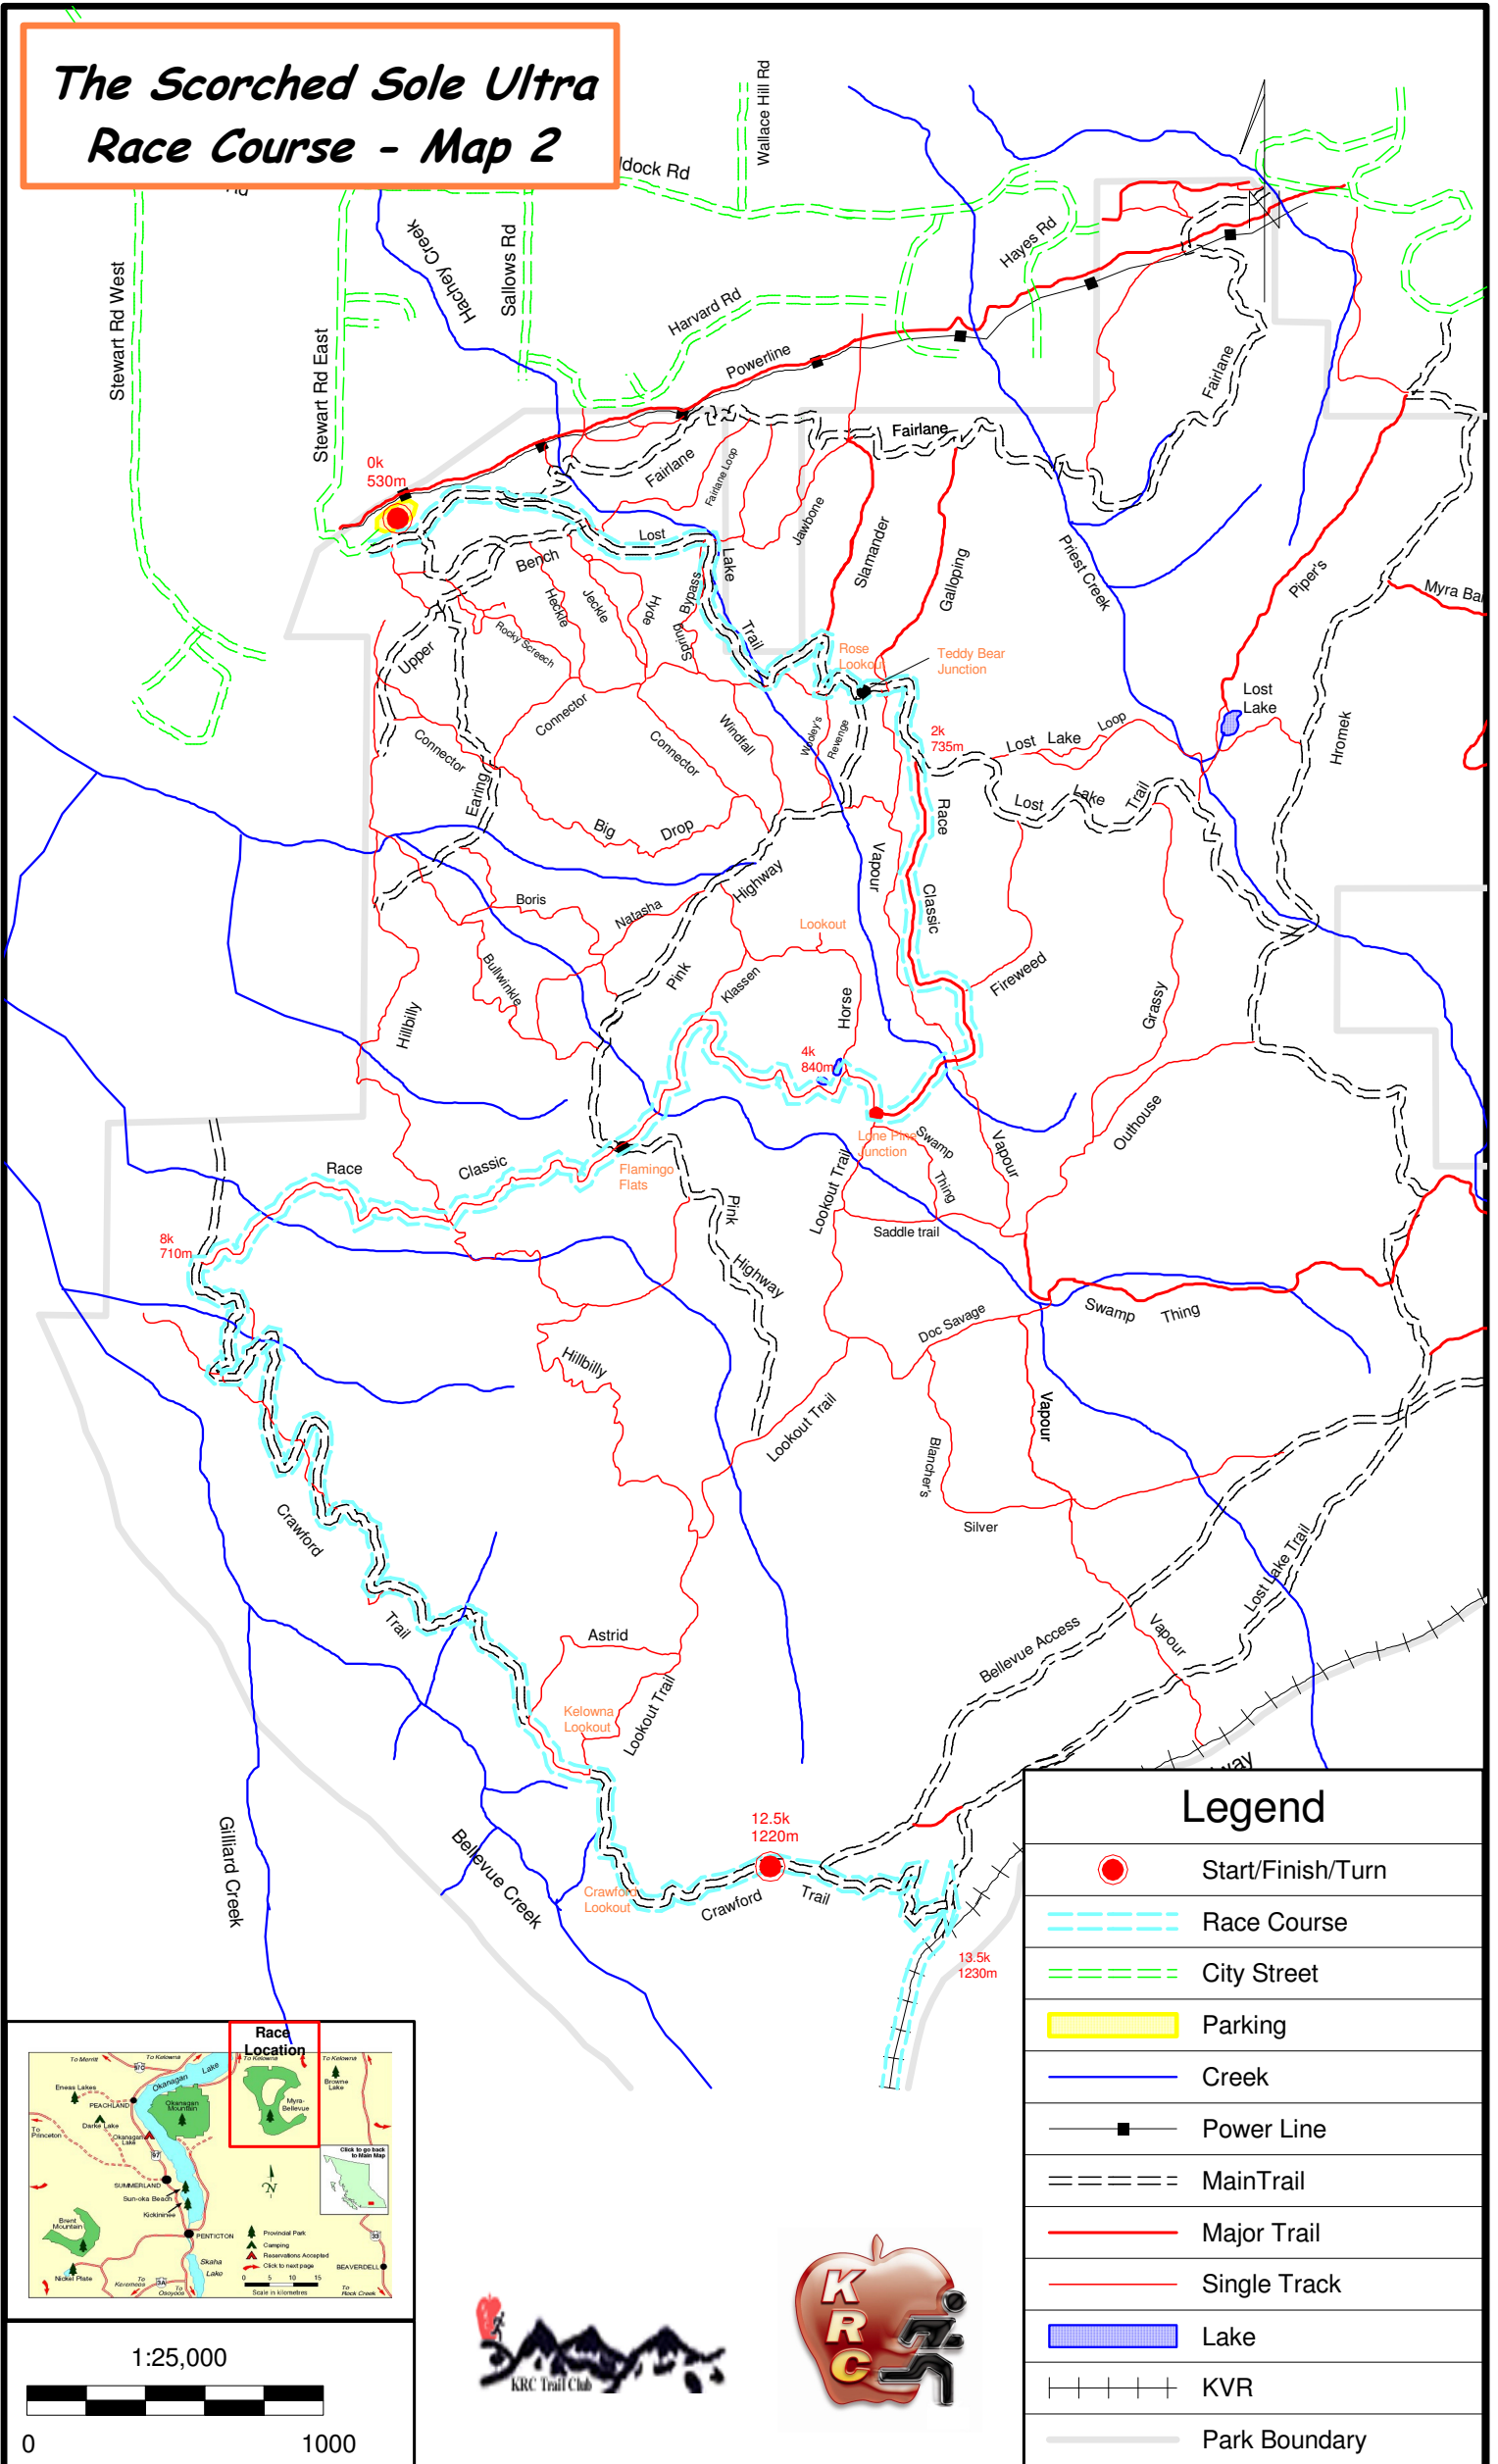

The Scorched Sole Ultra Race Course - Map 2

Legend

-  Start/Finish/Turn
-  Race Course
-  City Street
-  Parking
-  Creek
-  Power Line
-  Main Trail
-  Major Trail
-  Single Track
-  Lake
-  KVR
-  Park Boundary

Race Location

1:25,000