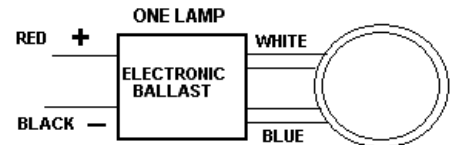

DC 24V (CE & ROHS Compliant)

LINEAR T8   **1x40W, 32W, 25W**

LINEAR T12   **1x40W, 32W, 20W**

CIRCLINE T9   **1x40W, 32W, 22W**

Rapid Start

Rapid Start Series DC 24V Electronic ballast for one (1) T8 40W, 32W, 25W, Circline T9 40W, 32W, 22W, or T12 40W, 32W, 20W GE, Philips, or Osram Fluorescent lamps.

Technical Specification:

UL Listed, CUL Certified, CE & ROHS Compliant

Rating: Type 1 Outdoor, HL

Min. Starting Temp :   0° C

Max. Case Temp: 75° C

Sound Rating: Class A

Surge Protection: Meets ANSI C62.41

Lamp Current Crest Factor: < 1.7

Thermal Protection: CLASS P

Remote Mounting Distance: 10 ft

Case Size: Series DC

Due to continuing efforts to offer improved products all specifications are subject to change without prior notice

9/11/09

NO. OF LAMPS	INPUT VOLTAGE (DC)	LAMP WATTS	INPUT WATTS	MAX INPUT CURRENT (DCA)	MODEL
1	24	40/32 T8	39/34	1.63/1.44	SA24DC140RS-ROHSM
1	24	40 T12	38	1.60	"
1	24	40 T9 CL	41	1.70	"

5 YEAR LIMITED WARRANTY

Manufacturer warrants to the purchaser: Electronic Ballast will be free from defects in material or workmanship from the date of Manufacture conditioned upon proper storage, installation, use, and maintenance and conformance with any recommendations of Manufacturer.

Lead Length

Colour	inch	cm
Black	14	36
White	14	36
Blue	14	36
Red	14	36

WARNING: Always Disconnect Power Before Handling.
Case Should be Grounded. Install in Accordance
with National and Local Electrical Codes.

Series DC	L	W	H	ML
Case Size:	147mm	47mm	34mm	133mm
	5.7inch	1.8inch	1.3inch	5.2inch

1500 Marine Drive, #200 North Vancouver, BC V7P 1T7
TEL: 604-904-9533 FAX: 604-904-9634
EMAIL: sagelighting@shaw.ca   www.sagelighting.com

*Sage
Lighting Ltd.*