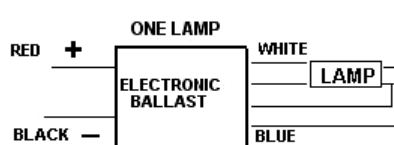

Thermal Protection: CLASS P

Remote Mounting Distance: 10 ft

Case Size: Series DC

Due to continuing efforts to offer improved products all specifications are subject to change without prior notice

9/11/09

NO. OF LAMPS	INPUT VOLTAGE (DC)	LAMP WATTS	INPUT WATTS	MAX INPUT CURRENT (DCA)	MODEL
1	24	40/32 T8	39/34	1.63/1.44	SA24DC140RS-ROHSM
1	24	40 T12	38	1.60	"
1	24	40 T9 CL	41	1.70	"

Lead Length

Colour	inch	cm
Black	14	36
White	14	36
Blue	14	36
Red	14	36

WARNING: Always Disconnect Power Before Handling.
Case Should be Grounded. Install in Accordance
with National and Local Electrical Codes.