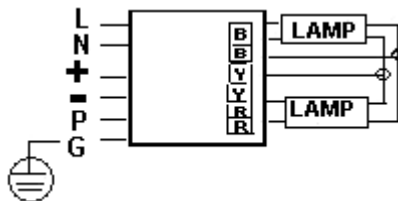

Technical Specification:

UL Listed, CUL Certified, ROHS Compliant
EMI FCC Parts 18, Subparts C, Class A
Rating: Type 1 Outdoor, HL
Sound Rating: Class A
Min. Starting Temp : 10° C
Max. Case Temp: 90° C
End of Lamp Life Protection Circuit

Surge Protection:
Thermal Protection:
Lamp Current Crest Factor: < 1.7
Remote Mounting Distance: 21 ft
Power Factor: 0.99
Input Frequency: 50/60HZ
THD < 10%

Meets ANSI C62.41
CLASS P

Case Size: Series E9

Due to continuing efforts to offer improved products all specifications are subject to change without prior notice

NO. OF LAMPS	INPUT VOLTAGE	LAMP WATTS	INPUT WATTS		INPUT CURRENT		BALLAST FACTOR	MODEL
			MIN	MAX	MIN	MAX (A)		
2	120V	54	24	120	0.20	1.02	0.03/1.00	NU254T5D-ROHS
2	230V	54	24	120	0.10	0.52	0.03/1.00	"
2	277V	54	24	120	0.09	0.43	0.03/1.00	"
2	120V	55	22	108	0.19	0.9	0.03/0.90	NU254T5D-ROHS
2	230V	55	22	108	0.10	0.47	0.03/0.90	"
2	277V	55	22	108	0.08	0.39	0.03/0.90	"

LIMITED WARRANTY

5 YEAR at maximum case temperature 75 deg C. 3 YEAR at maximum case temperature 90 deg C. Manufacturer warrants to the purchaser: Electronic Ballast will be free from defects in material or workmanship from the date of manufacture conditioned upon proper storage, installation, use, and maintenance and conformance with any recommendations of Manufacturer.

WARNING: Always Disconnect Power Before Handling.
Case Should be Grounded. Install in Accordance with National and Local Electrical Codes.

Series E9 L W H ML
Case Size: 395mm 38mm 29 mm 387mm
15.5inch 1.5inch 1.14inch 15.2inch

1500 Marine Drive, #200 North Vancouver, BC V7P 1T7
TEL: 604-904-9533 FAX: 604-904-9634
EMAIL: sagelighting@shaw.ca www.sagelighting.com

*Sage
Lighting Ltd.*