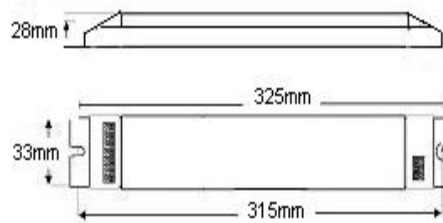

Electronic Fluorescent Ballast Housing:

Series E3 Without leads