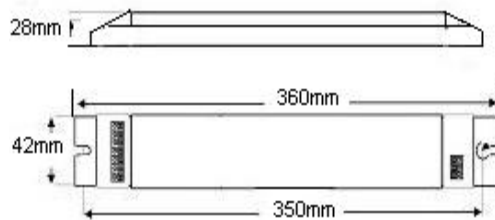

Series JEV Without leads