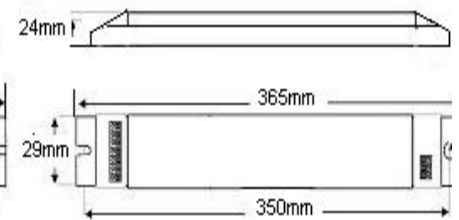

Series KES With leads