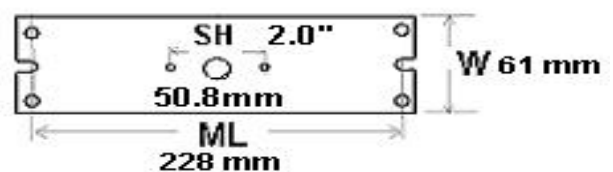

Series FS, KFS Bottom Mounting