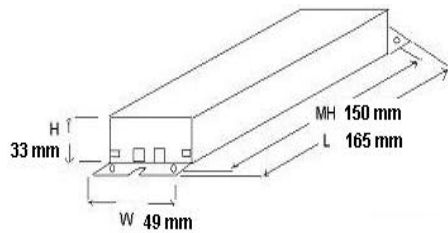

Electronic Fluorescent Ballast Housing:

Series C1S With Leads