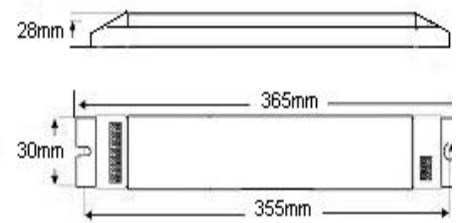

JES Without leads