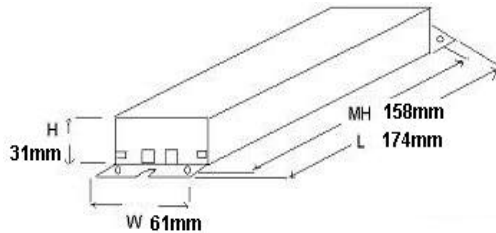

Series C2S With Leads