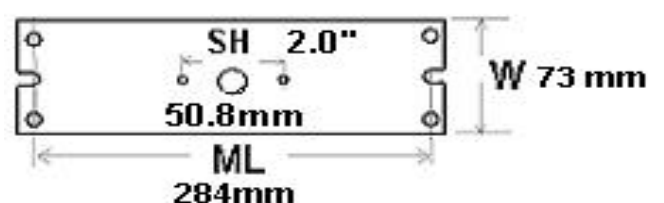

Series L8S Bottom Mounting

2/10/02