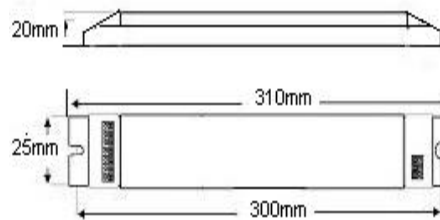

Series JER Without leads