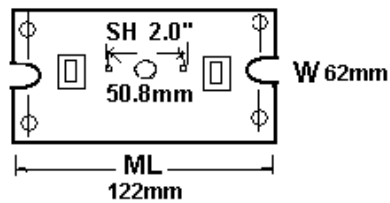

Series C1U Bottom Mounting