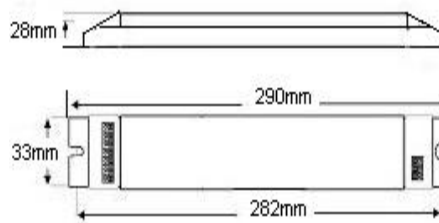

Electronic Fluorescent Ballast Housing Dimensions

Measurements in mm/inches

Ballast Series	Lamp Type Lamp Wattage	LENGTH (L)	HEIGHT (H)	WIDTH (W)	MOUNTING LENGTH (ML)
C1S	CFL 13W-18W	165/6.49	33/1.29	49/1.9	150/5.9
C2S	Circline x 2	174/6.8	31/1.23	61/2.4	158/6.23
C1U	CFL 13W-18W	132/5.2	30/1.18	62/2.5	122/4.8
C4U	CFL 26W-42W	165/6.49	29/1.14	73/2.87	150/5.9
C4U	CFL 57W-70W				
C7U	CFL 2x70W	198/7.8	36/1.42	80/3.15	184/7.24

L8S	T8 65W- 86W HO	298/11.75	50/1.98	73/2.87	284/11.2
	Biax 4x55W				

MS, MU	T8 17W-32W	241/9.5	29/1.14	44/1.7	228/8.9
	T5 14W-35W				
	HO T5 24W-39W				

1/10/02

Electronic Fluorescent Ballast Housing:

Series E3 Without leads