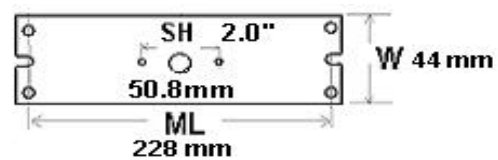

Series MS, MU, KMS Bottom Mounting