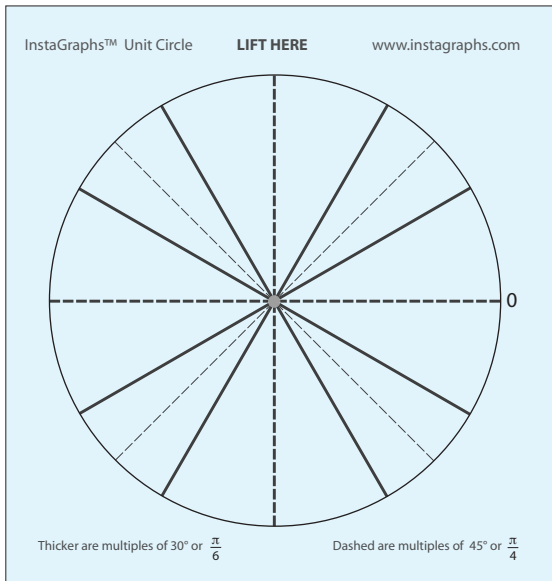

The unit circle InstaGraph is uniquely designed. By using dashed and thicker lines, all of the special angles and their multiples are highlighted.

There was a wide audience at the NCTM. Elementary teachers indicated that a 100 grid would be extremely helpful in their classrooms.

InstaGraphs™ 100 Grid									
LIFT HERE									
www.instagrams.com									
1	2	3	4	5	6	7	8	9	10
11	12	13	14	15	16	17	18	19	20
21	22	23	24	25	26	27	28	29	30
31	32	33	34	35	36	37	38	39	40
41	42	43	44	45	46	47	48	49	50
51	52	53	54	55	56	57	58	59	60
61	62	63	64	65	66	67	68	69	70
71	72	73	74	75	76	77	78	79	80
81	82	83	84	85	86	87	88	89	90
91	92	93	94	95	96	97	98	99	100

Several teachers at the NCTM requested a polar coordinate note so here it is! This specific layout was designed for flexibility with scale choices.