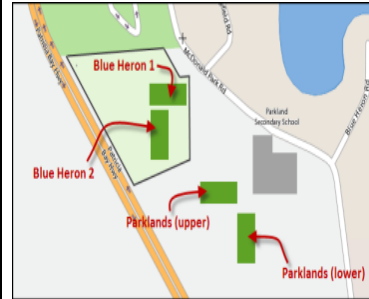

Juan de Fuca FC

Club's Exhibition Soccer Schedule & Stats ~ 2009-10

Bill Drew Memorial Tournament 2009-10							
DATE	DAY	TIME	VENUE	HOME	HSCORE	VISITOR	VSCORE
Apr.10	Sat	9:45am	Blue Heron 2	Jdf50's		Mojo's 1	
Apr.10	Sat	9:45am	Parklands (lwr)	Jdf40's		GH Nearly Dead	
Apr.10	Sat	12:15pm	Blue Heron 1	Jdf50's		Comox Valley	
Apr.10	Sat	1:30pm	Blue Heron 2	Jdf40's		Sooke	
Apr.10	Sat	4:00pm	Parklands (lwr)	Jdf40's		Shady Rest	
Apr.11	Sun	8:30am	Blue Heron 2	Jdf50's		Team Audi	
Apr.11	Sun	11:00am	Parklands (upr)	Jdf50's		Mojo's 2	
Apr.11	Sun	1:30pm	Blue Heron 1	Jdf40's		South Delta	