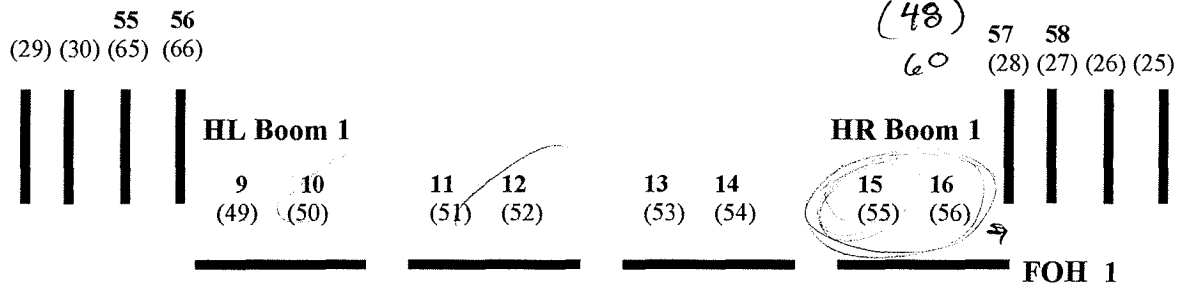

59
(47)

Capitol Theatre Lighting Positions
Dimmer (Circuit)