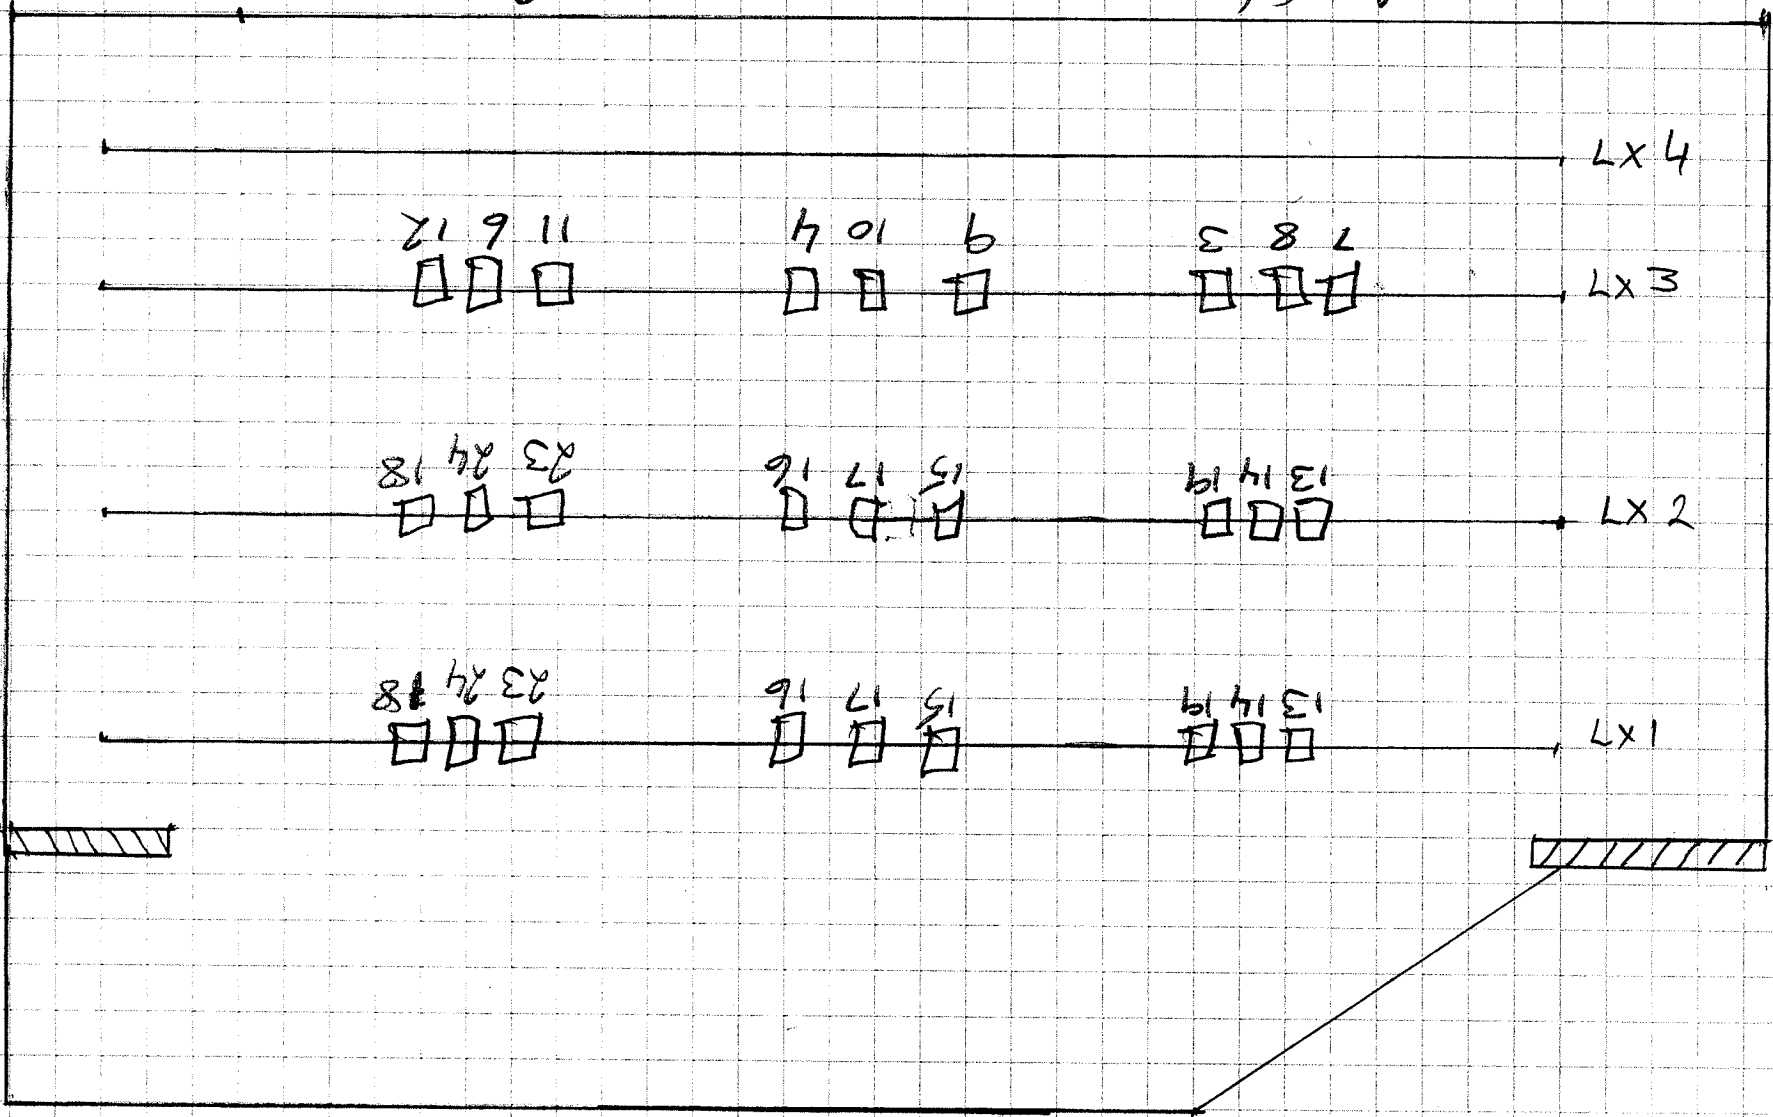

F O H

□ ETC  
Source 4 J

B1

B2

Pale gold Right side  
No colour Pink left.

1 square = 1 Ft.

B3

1 square = 1 ft

F0H1

F0H2

Lx4

Lx3

Lx2

Lx1

3 colour top stage  
 Blue Red Amber

□ Farnel  
 750 W.

1 square = 1 Ft.

59  
(47)

Capitol Theatre Lighting Positions  
Dimmer (Circuit)