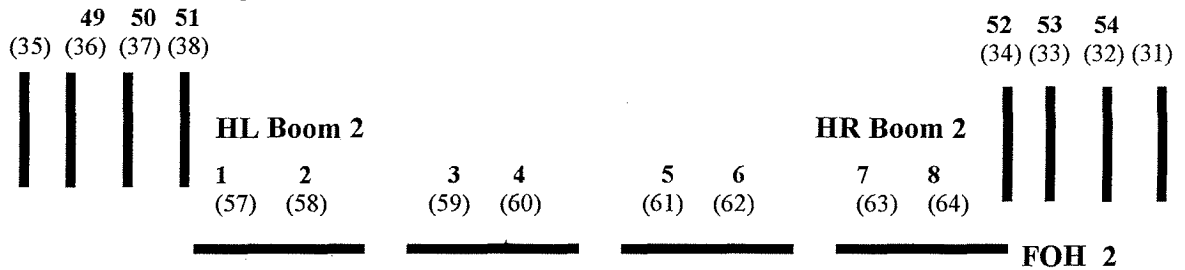

59
(47)

Capitol Theatre Lighting Positions
Dimmer (Circuit)